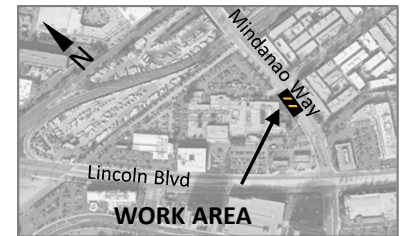

CEDARS-SINAI MARINA DEL REY HOSPITAL

CONSTRUCTION UPDATE**TEMPORARY LANE CLOSURE***Scheduled for Saturday, October 10 & 17***Key**

- ● ● Traffic Cones
- ▲ Lane Closure Sign

Location of Work:

Single Lane closure on Mindanao Avenue