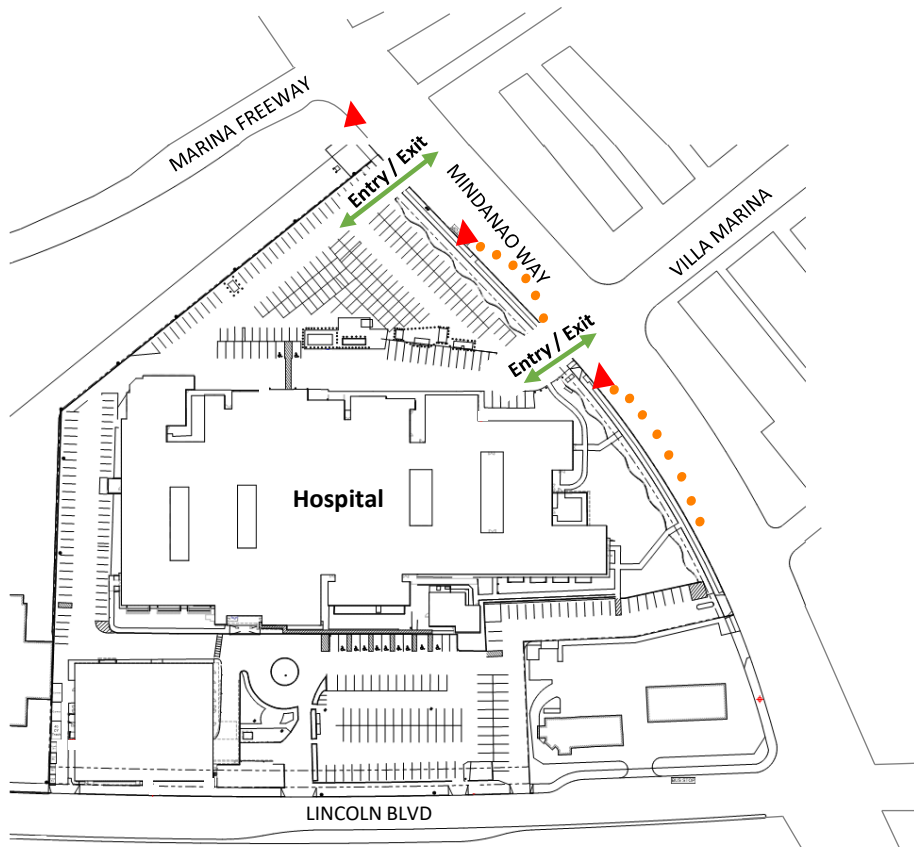

CEDARS-SINAI MARINA DEL REY HOSPITAL

CONSTRUCTION UPDATE**TEMPORARY LANE CLOSURE***Scheduled for Saturday, October 10 & 17***Key**

- ● ● Traffic Cones
- ▲ Lane Closure Sign

Location of Work:

Single Lane closure on Mindanao Avenue

Saturday October 10 & 17

8 a.m. – 3:30 p.m.

Scope of Work:

Equipment deliveries for paving work which will be performed on the hospital campus.